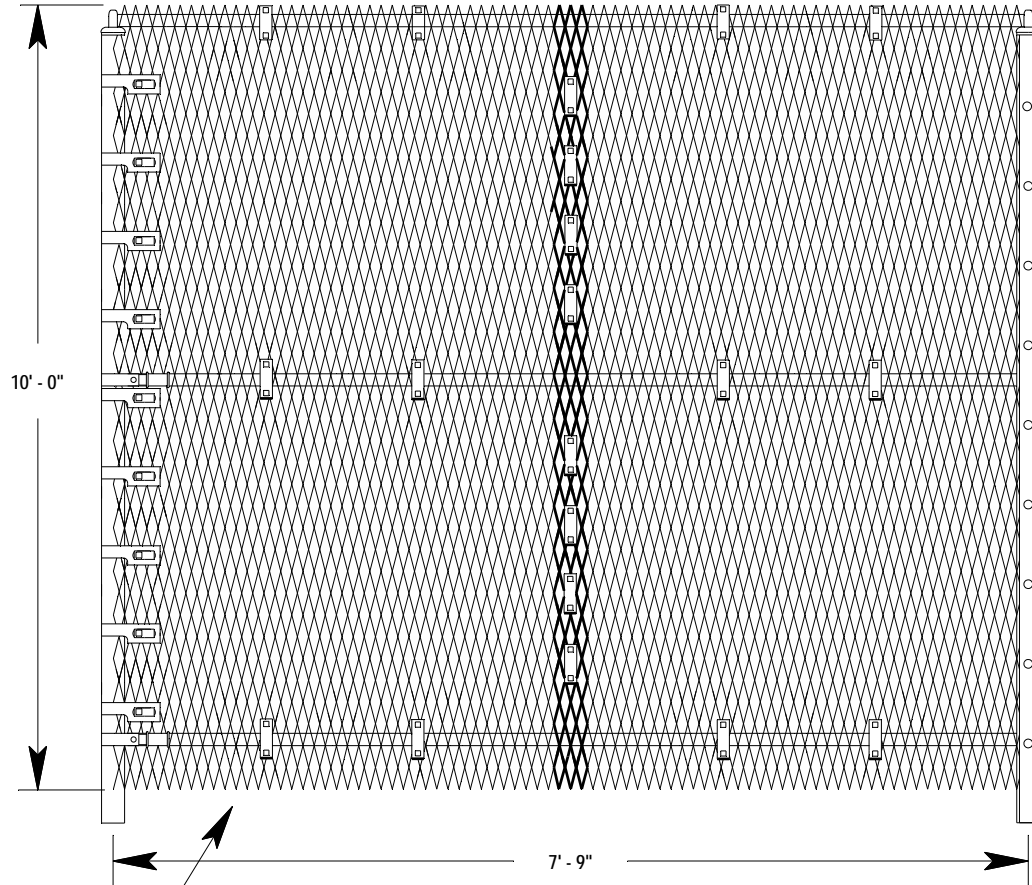

END TENSIONER W / LATCH

COVER STRAP

SECUREX SQUARE CLAMP

REVISIONS:		BY:	DATE:	NILES FENCE & SECURITY NILES, OHIO	
1:				SECUREX SUPER C FENCE	
2:				3- RAIL (10') HIGH 93" OC	
3:				START:	FINISH:
4:				DRAWN BY: BW	
5:				TRACED BY:	PRINT ISSUE:
6:				CHECKED BY:	PRINT NO:
7:				APPROVED BY:	
8:				SCALE: NONE:	